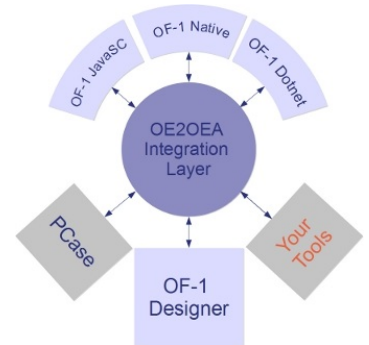

OpenEdge to OpenEdge Architect Integration Layer

Create new full functional Eclipse Plugins in Progress/ABL and integrate your existing ABL programs into the OpenEdge Architect.

- Integrate your 4GL/ABL development tools into OpenEdge Architect for developers
- Create commercial tools for OpenEdge as native Progress/ABL programs running in a View in OpenEdge Architect
- Create native Java UI plugins for the OEA
- Everything easy in ABL

[Read more about Real Java Views with ABL, Toolbar Buttons and Menu Entries in Eclipse, Eclipse Wizards with ABL, Event Control and OE Property Access...](#)

IAP Gold Sponsor at EMEA PUG Challenge

The European Progress User Groups are organising the premier technical and business oriented conference in the Progress world in 2010, to be held on Nov- ember 18th and 19th in Cologne / Germany.